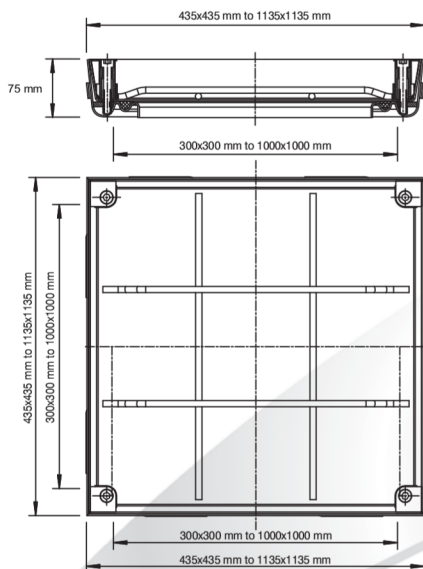

Floor access cover system PRO+

Galvanized steel

ProfessionalLine+

NEW

Galvanized steel

Product description:

The floor access cover system PRO+ is made of 2 mm galvanized steel. The tray depth is 50 mm and the structural height amounts to 75 mm only. The frame is equipped with a circumferential, frost- and weather-resistant special sealing joint, which is largely odor- and water-tight. The frame is set in concrete on grade. Subsequently, the tray can be filled and inserted into the frame. The cover is fixed on the frame on the 4 corner points. The cover can be lifted out on these points with the lifting key. The tray can be filled with paving, tiles, concrete, artificial resin, granite, terrazzo tiles, wood and hard floor covering or other materials.

Load:

- Up to 125 kN testing force according to EN 124 (class B125)

Material:

- Frame and tray made of 2 mm galvanized steel

Areas of use:

For on grade manholes in indoor and outdoor areas

Item no.	Overall frame size	Clear opening
PRO+300300V75	435 x 435 mm	300 x 300 mm
PRO+400400V75	535 x 535 mm	400 x 400 mm
PRO+500500V75	635 x 635 mm	500 x 500 mm
PRO+600600V75	735 x 735 mm	600 x 600 mm
PRO+700700V75	835 x 835 mm	700 x 700 mm
PRO+800800V75	935 x 935 mm	800 x 800 mm
PRO+10001000V75	1135 x 1135 mm	1000 x 1000 mm

Height 75 mm

Special benefits of our system

- With frost- and weather-resistant special sealing joint
- With fixing anchors for safe support
- Almost invisible in the installed state
- The tray depth amounts to 50 mm
- With additional reinforcement cross-braces
- Can be easily opened due to the conic construction method