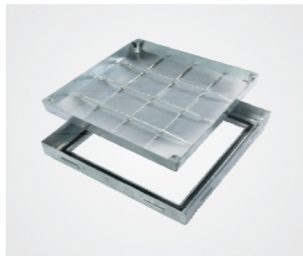

Floor access cover system PRO+

Galvanized steel

ProfessionalLine+

NEW

Galvanized steel

Product description:

The floor access cover system PRO+ is made of 2 mm galvanized steel. The tray depth is 50 mm and the structural height amounts to 75 mm only. The frame is equipped with a circumferential, frost- and weather-resistant special sealing joint, which is largely odor- and water-tight. The frame is set in concrete on grade. Subsequently, the tray can be filled and inserted into the frame. The cover is fixed on the frame on the 4 corner points. The cover can be lifted out on these points with the lifting key. The tray can be filled with paving, tiles, concrete, artificial resin, granite, terrazzo tiles, wood and hard floor covering or other materials.

Load:

- Up to 125 kN testing force according to EN 124 (class B125)

Material:

- Frame and tray made of 2 mm galvanized steel

Areas of use:

For on grade manholes in indoor and outdoor areas

Item no.	Overall frame size	Clear opening
PRO+300300V75	435 x 435 mm	300 x 300 mm
PRO+400400V75	535 x 535 mm	400 x 400 mm
PRO+500500V75	635 x 635 mm	500 x 500 mm
PRO+600600V75	735 x 735 mm	600 x 600 mm
PRO+700700V75	835 x 835 mm	700 x 700 mm
PRO+800800V75	935 x 935 mm	800 x 800 mm
PRO+10001000V75	1135 x 1135 mm	1000 x 1000 mm

Height 75 mm

Special benefits of our system

- With frost- and weather-resistant special sealing joint
- With fixing anchors for safe support
- Almost invisible in the installed state
- The tray depth amounts to 50 mm
- With additional reinforcement cross-braces
- Can be easily opened due to the conic construction method