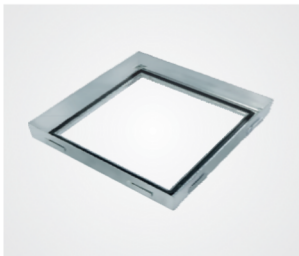

Floor access cover system PRO+

Galvanized steel

ProfessionalLine+

NEW

Galvanized steel

Product description:

The floor access cover system PRO+ is made of 2 mm galvanized steel. The tray depth is 50 mm and the structural height amounts to 75 mm only. The frame is equipped with a circumferential, frost- and weather-resistant special sealing joint, which is largely odor- and water-tight. The frame is set in concrete on grade. Subsequently, the tray can be filled and inserted into the frame. The cover is fixed on the frame on the 4 corner points. The cover can be lifted out on these points with the lifting key. The tray can be filled with paving, tiles, concrete, artificial resin, granite, terrazzo tiles, wood and hard floor covering or other materials.

Load:

- Up to 125 kN testing force according to EN 124 (class B125)

Material:

- Frame and tray made of 2 mm galvanized steel

Areas of use:

For on grade manholes in indoor and outdoor areas

Item no.	Overall frame size	Clear opening
PRO+300300V75	435 x 435 mm	300 x 300 mm
PRO+400400V75	535 x 535 mm	400 x 400 mm
PRO+500500V75	635 x 635 mm	500 x 500 mm
PRO+600600V75	735 x 735 mm	600 x 600 mm
PRO+700700V75	835 x 835 mm	700 x 700 mm
PRO+800800V75	935 x 935 mm	800 x 800 mm
PRO+10001000V75	1135 x 1135 mm	1000 x 1000 mm

Height 75 mm

Special benefits of our system

- With frost- and weather-resistant special sealing joint
- With fixing anchors for safe support
- Almost invisible in the installed state
- The tray depth amounts to 50 mm
- With additional reinforcement cross-braces
- Can be easily opened due to the conic construction method