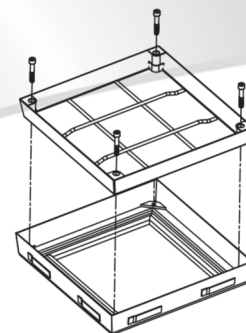

Floor access cover system PRO+

Galvanized steel

ProfessionalLine+

NEW

Galvanized steel

Product description:

The floor access cover system PRO+ is made of 2 mm galvanized steel. The tray depth is 50 mm and the structural height amounts to 75 mm only. The frame is equipped with a circumferential, frost- and weather-resistant special sealing joint, which is largely odor- and water-tight. The frame is set in concrete on grade. Subsequently, the tray can be filled and inserted into the frame. The cover is fixed on the frame on the 4 corner points. The cover can be lifted out on these points with the lifting key. The tray can be filled with paving, tiles, concrete, artificial resin, granite, terrazzo tiles, wood and hard floor covering or other materials.

Load:

- Up to 125 kN testing force according to EN 124 (class B125)

Material:

- Frame and tray made of 2 mm galvanized steel

Areas of use:

For on grade manholes in indoor and outdoor areas

Item no.	Overall frame size	Clear opening
PRO+300300V75	435 x 435 mm	300 x 300 mm
PRO+400400V75	535 x 535 mm	400 x 400 mm
PRO+500500V75	635 x 635 mm	500 x 500 mm
PRO+600600V75	735 x 735 mm	600 x 600 mm
PRO+700700V75	835 x 835 mm	700 x 700 mm
PRO+800800V75	935 x 935 mm	800 x 800 mm
PRO+10001000V75	1135 x 1135 mm	1000 x 1000 mm

Height 75 mm

Special benefits of our system

- With frost- and weather-resistant special sealing joint
- With fixing anchors for safe support
- Almost invisible in the installed state
- The tray depth amounts to 50 mm
- With additional reinforcement cross-braces
- Can be easily opened due to the conic construction method